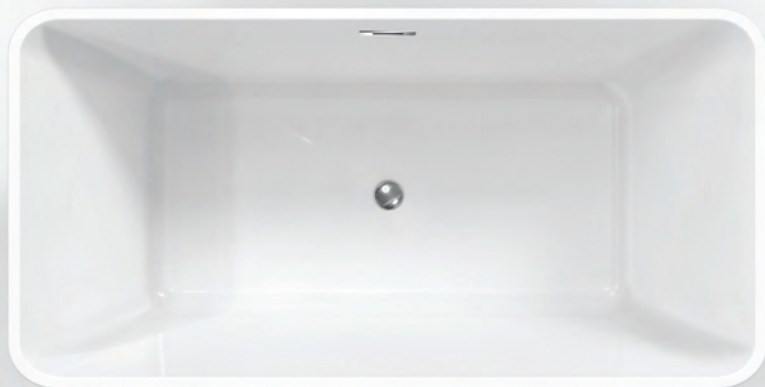

bauhaus bathtubs

CLEAR CUBE  
Distribution

2025  
CATALOGUE

bauhaus bathtubs

**EOS 1500**

1500 x 730 x 580

**HALO 1700**

1700 x 790 x 590

**AURA 1600**

1600 x 750 x 580

bauhaus bathtubs

**NOVA 1680**

1680 x 800 x 580

bauhaus bathtubs

**CUBIC 1680**

1680 x 750 x 580

**CONTOUR 1700**

1700 x 780 x 680

White

Brushed Gold

Matt Black

**OVERFLOW + POP-UP WASTE**

**CLEAR CUBE**  
Distribution

**2025**