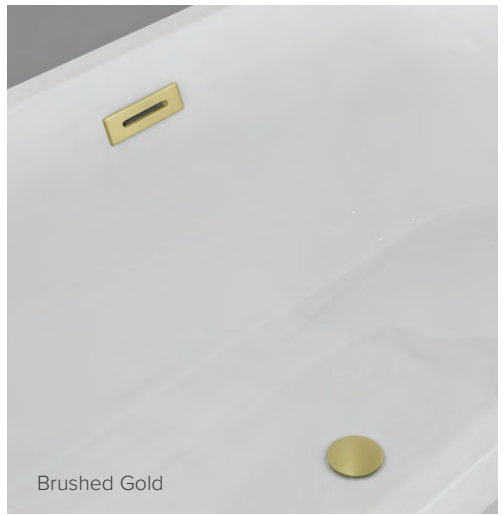

bauhaus bathtubs

CLEAR CUBE  
Distribution

2025  
CATALOGUE

bauhaus bathtubs

**EOS 1500**

1500 x 730 x 580

**HALO 1700**

1700 x 790 x 590

**AURA 1600**

1600 x 750 x 580

bauhaus bathtubs

**NOVA 1680**

1680 x 800 x 580

bauhaus bathtubs

**CUBIC 1680**

1680 x 750 x 580

**CONTOUR 1700**

1700 x 780 x 680

White

Brushed Gold

Matt Black

**OVERFLOW + POP-UP WASTE**

**CLEAR CUBE**  
Distribution

**2025**