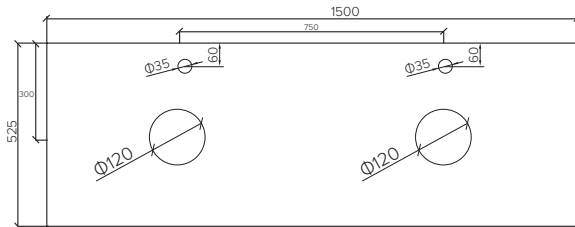

Lavello - 540 x 340 x 120

Barcelona - 500 x 345 x 160

Florence - 540 x 340 x 120

Marbella - 580 x 380 x 110

Madrid - 520 x 335 x 60 (135 depth)

Tenerife - 420 x 420 x 120

Valencia - 445 x 445 x 110

Vigo - 380 x 380 x 110

Counter Top

Counter Top

Counter Top (left or right)

Counter Top

Counter Top

*Also available with no tap holes

Sintered Stone Countertops

Enzo and Urban Ranges