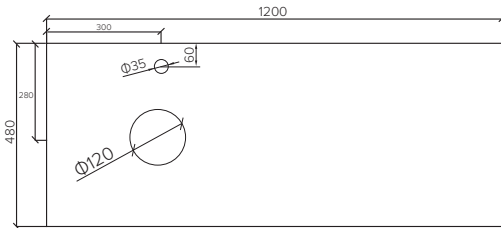

Counter Top (left or right)