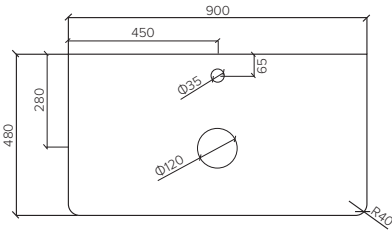

Counter Top