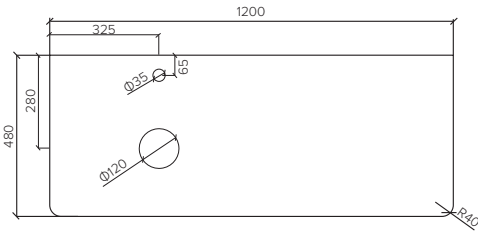

Counter Top (left or right)