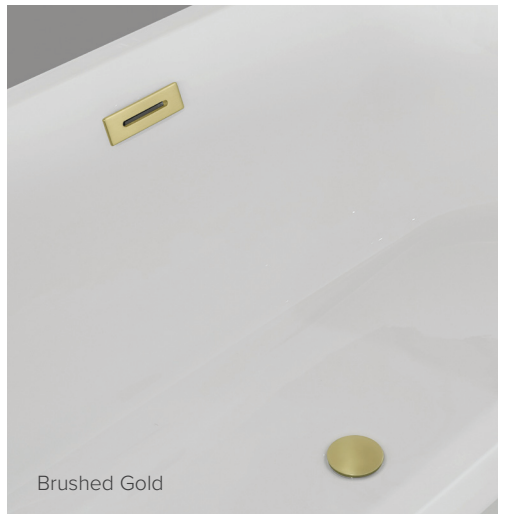

2026

CLEAR CUBE
Distribution
CATALOGUE

bauhaus bathtubs

AQUILA 1700

1700 x 800 x 580

SILHOUETTE 1700

1700 x 780 x 690

HALO 1700

1680 x 750 x 580

CONTOUR 1700

1700 x 780 x 680

White

Brushed Gold

Matt Black

OVERFLOW + POP-UP WASTE

CLEAR CUBE
Distribution